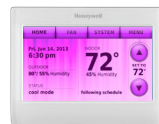

Wi-Fi 9000 Color Touchscreen Thermostat Thermostat à écran tactile couleur Wi-Fi 9000

Honeywell

Quick Start Guide to Selecting Your Display Colors

Guide de démarrage rapide pour la sélection de vos couleurs d'affichage

Customizing your thermostat to match your wall or express your style takes just moments. You can be as precise as you like, or select from our preset choices. And you can reset your colors whenever you like.

STEP 1 Touch **MENU** then touch **Color Themes.**

STEP 2 Select from the list of predetermined color schemes by name.

STEP 3 Touch **DONE** then touch **HOME.**

OR 

STEP 2 Select **Custom.** Then follow the on-screen instructions to achieve the exact colors you want.