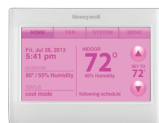

Wi-Fi 9000 Color Touchscreen Thermostat Thermostat à écran tactile couleur Wi-Fi 9000

Honeywell

Quick Start Guide to Selecting Your Display Colors

Guide de démarrage rapide pour la sélection de vos couleurs d'affichage

Customizing your thermostat to match your wall or express your style takes just moments. You can be as precise as you like, or select from our preset choices. And you can reset your colors whenever you like.